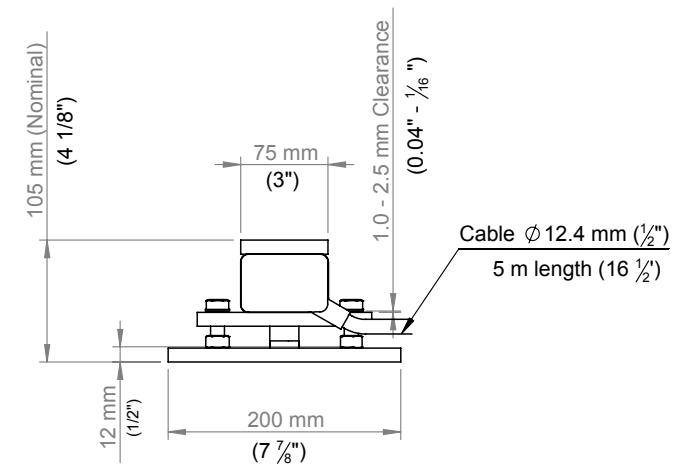

HD850 Heavy Duty Load Bar

www.tru-test.com
 Tru-Test Limited, ISO 9001 Registered Company
 PO Box 51078 Pakuranga, Auckland 1730, New Zealand
 25 Carbine Rd, Mt Wellington, Phone +64 9 978 8888, Fax +64 9 978 8889
 e-mail service@trutest.co.nz

DRAWING NOT TO SCALE.

OUTLINE DRAWING FOR OVERALL PRODUCT DIMENSIONS AND MOUNTING CENTERS. ALL IMPERIAL DIMENSIONS ARE APPROXIMATE ONLY.