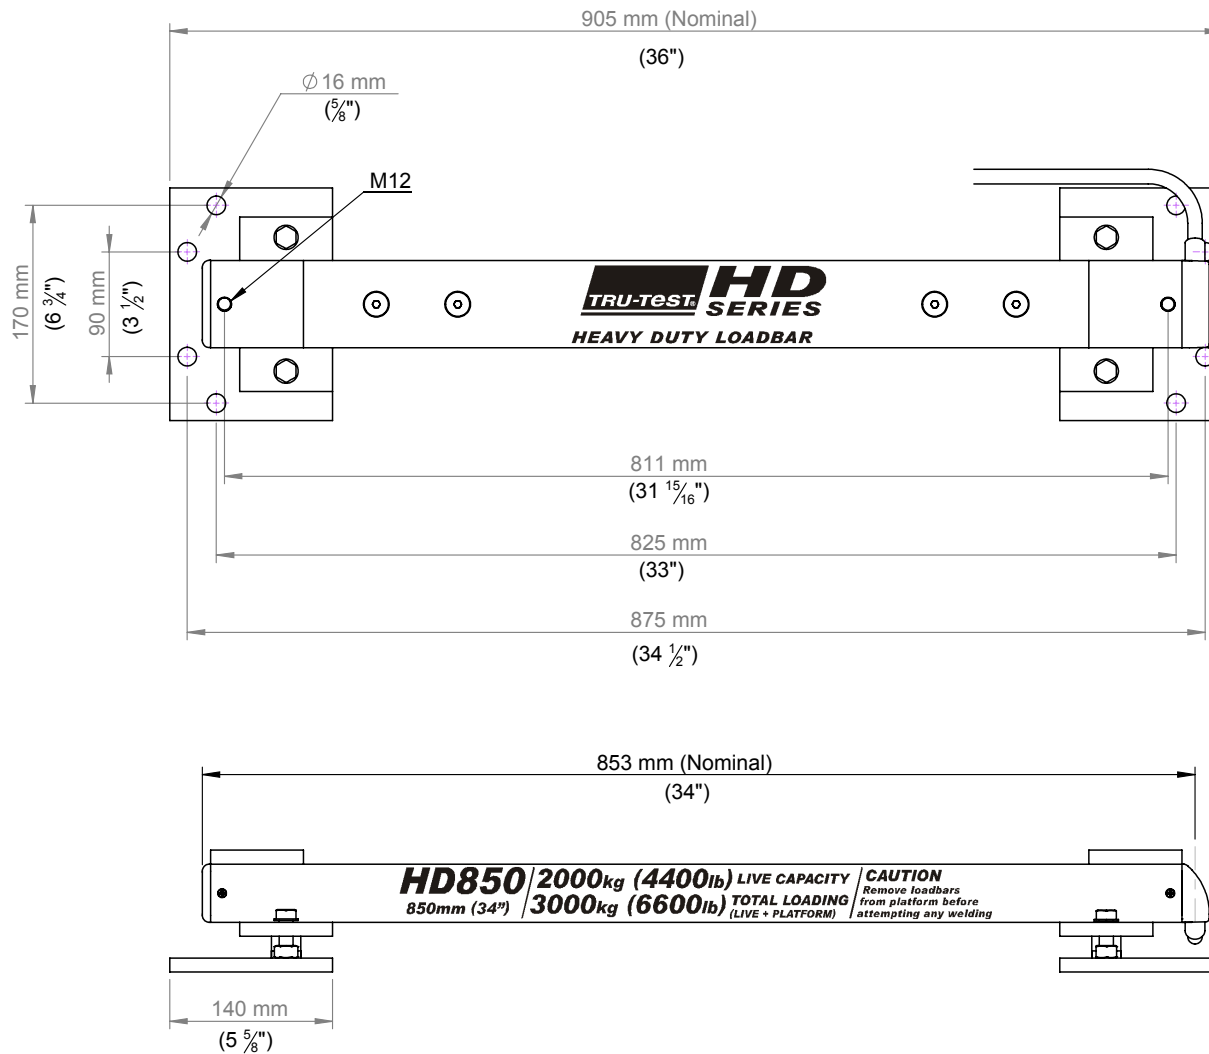

HD850 Heavy Duty Load Bar

www.tru-test.com
 Tru-Test Limited, ISO 9001 Registered Company
 PO Box 51078 Pakuranga, Auckland 1730, New Zealand
 25 Carbine Rd, Mt Wellington, Phone +64 9 978 8888, Fax +64 9 978 8889
 e-mail service@trutest.co.nz

DRAWING NOT TO SCALE.

OUTLINE DRAWING FOR OVERALL PRODUCT DIMENSIONS AND MOUNTING CENTERS. ALL IMPERIAL DIMENSIONS ARE APPROXIMATE ONLY.