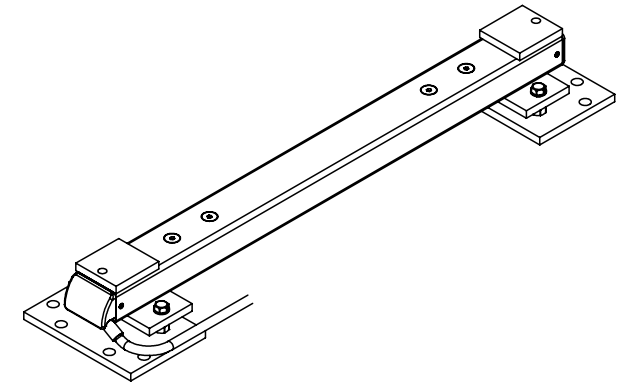

HD850 Heavy Duty Load Bar

www.tru-test.com
 Tru-Test Limited, ISO 9001 Registered Company
 PO Box 51078 Pakuranga, Auckland 1730, New Zealand
 25 Carbine Rd, Mt Wellington, Phone +64 9 978 8888, Fax +64 9 978 8889
 e-mail service@trutest.co.nz

DRAWING NOT TO SCALE.

OUTLINE DRAWING FOR OVERALL PRODUCT DIMENSIONS AND MOUNTING CENTERS. ALL IMPERIAL DIMENSIONS ARE APPROXIMATE ONLY.